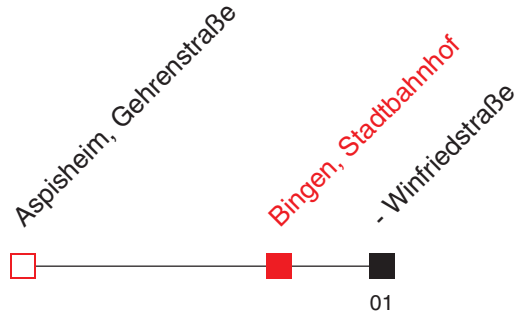

FAHRPLAN

<http://m.vrn.de/8199>

Richtung:
Bingen, Winfriedstraße

603

| Uhr | Montag - Freitag |
|-----|------------------|
| 5 | |
| 6 | |
| 7 | 14 ^A |
| 8 | |
| 9 | |
| 10 | |
| 11 | |
| 12 | |
| 13 | |
| 14 | |
| 15 | |
| 16 | |
| 17 | |
| 18 | |
| 19 | |
| 20 | |
| 21 | |
| 22 | |